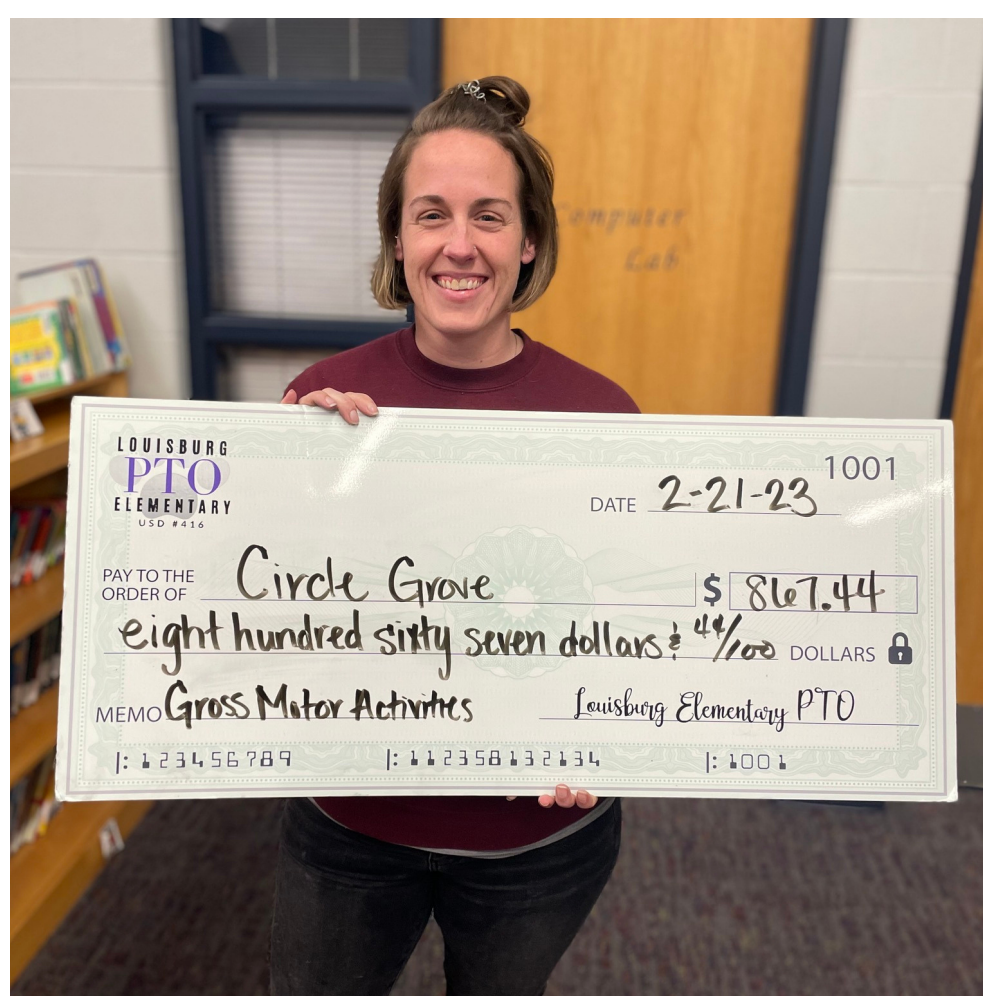

COMMUNITY GRANT SUMMARY

Recess equipment, whisper phones, instructional books, outdoor umbrellas, flexible seating, imaginative play toys, and MORE were awarded to Circle Grove, Rockville, and Broadmoor this year all because of our **Community Grant Program.**

All in all, the LES PTO provided

$6,497.66

to our schools!